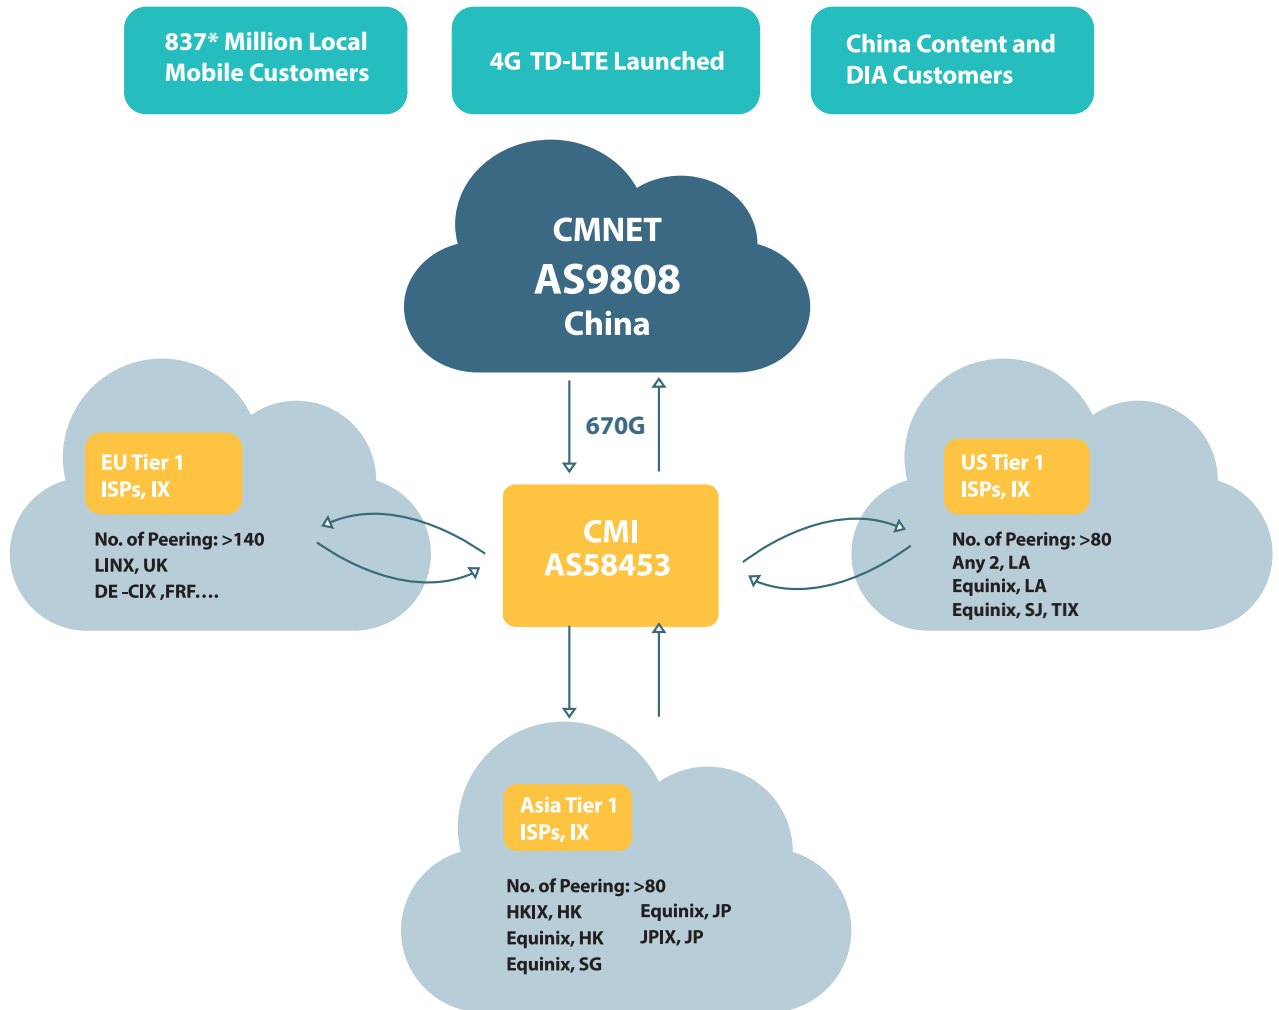

IP Transit

Provide you flexible and scalable IP connectivity solutions
to access CMNet and Global

IP Transit

- CMI (AS58453) is the only gateway for Oversea Carrier to access CMNet (AS9808), which carries the largest mobile subscriber base in China and serves the Top 1000.cn websites and content providers.
- Interconnect with over 30 Tier 1/2 ISPs and major Internet Exchanges
- Direct access to 837* million China Users (CMNET, AS9808)
- Over 790G global access bandwidth
- Over 500G Backbone IPNet